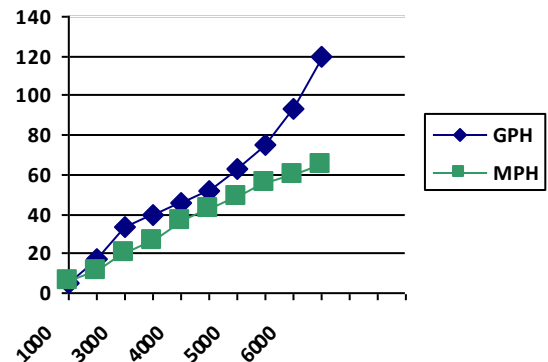

### PERFORMANCE DATA (Quad 350s)

RPM	MPH	GPH	MPG
1000	5.7	5.3	1.1
2000	10.9	16.9	0.6
3000	20.4	33.1	0.6
3500	26.2	39.6	0.7
4000	36.1	45.2	0.8
4500	42.3	52.0	0.8
5000	49.1	62.7	0.8
5500	55.9	75.2	0.7
6000	60.2	93.8	0.6
6400	65.1	120.0	0.5

Best Cruise MPG

### 425 LXF SPECIFICATIONS

Length	42' 2"
Beam	13' 1"
Dry Weight w/o engines (approx)	16,800 lbs
Fuel Capacity	500 gal
Max HP	1,800 HP

Top Speed (MPH@RPM) =	65.1 @ 6400
Acceleration 0-20 MPH =	5.9 seconds
Acceleraton 0-30 MPH =	10.1 seconds
Best Fuel Efficiency (MPG@MPH) =	0.8 @ 49.1