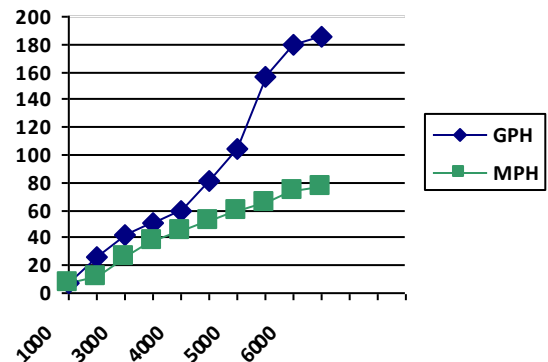

425 LXF

w/ SEAKEEPER

PERFORMANCE DATA (Quad 450s)

RPM	MPH	GPH	MPG
1000	7.2	7.4	1.0
2000	11.5	25.9	0.4
3000	26.3	41.5	0.6
3500	37.6	50.7	0.7
4000	44.3	59.1	0.7
4500	52.7	80.5	0.7
5000	59.3	105	0.6
5500	65.3	157	0.4
6000	73.4	180	0.4
6400	77.3	185	0.4

Best Cruise MPG

425 LXF SPECIFICATIONS

Length	42' 2"
Beam	13' 1"
Dry Weight w/o engines (approx)	16,800 lbs
Fuel Capacity	500 gal
Max HP	1,800 HP

Top Speed (MPH@RPM) =	77.3 @ 6400
Acceleration 0-20 MPH =	4.2 seconds
Acceleraton 0-30 MPH =	6.9 seconds
Best Fuel Efficiency (MPG@MPH) =	0.7 @ 52.7

MERCURY POWER

Outboard Models	Quad Verado 450s
Revolution 4 SS Props	23p

TEST CONDITIONS

Test Personnel	3
Air Temp (°F)	78°
Test Date	04.20.21

*** Test weight includes 1/3 tank of fuel, Seakeeper Gyro Stabilizer, batteries, safety & test equip.*