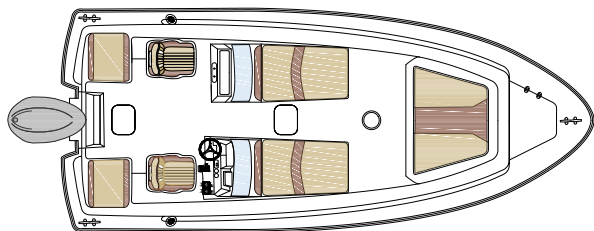

Scout[™]
Discover More...

MODEL INFORMATION

175SPORT DORADO

Why Scout?

We build the finest coastal fishing boats by offering you:

- Performance with Class
- 100% Hand-Laid Construction
- Head-Turning Designs
- Superior Fit & Finish
- Best Strength-to-Weight Ratio in its Class
- Fuel Efficient Hull Designs
- Stylish Interior Appointments
- Completely Finished Bilge, Lids, Doors and Hatches
- Leading Industry Innovator Since 1989
- Debt Free Financial Stability
- Lower Cost of Ownership
- Family Owned & Operated
- Unmatched Customer Service

175 SPORT DORADO SPECIFICATIONS

Length:	17' 5" / 5.3 m
Beam:	7' 5" / 2.3 m
Dry Weight w/o Engines (aprx):	1,310 lbs / 594 kg
Fuel Capacity:	28 gal / 106 L
Deadrise:	13 degrees
Rec HP (Yamaha Outboards):	90 HP / 67 kW
Max HP (Yamaha Outboards):	115 HP / 86 kW
Draft (aprx):	10" / 0.3 m
Person Capacity / Person Weight Capacity:	6 / 875 lbs / 397 kg