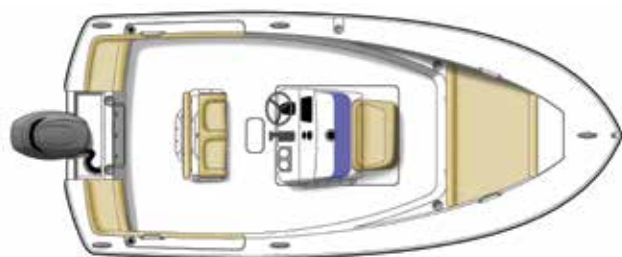

195 SPORTFISH SPECIFICATIONS

Length:	19' 5" / 5.92 m
Beam:	8' 6" / 2.6 m
Dry Weight w/o Engines (aprx):	2,150 lbs / 975 kg
Fuel Capacity:	43 gal / 163 L
Deadrise:	19 degrees
Bridge Clearance w/ T-Top (aprx):	77" / 2.31 m
Rec HP (Yamaha Outboards):	115 HP / 86 kW
Max HP (Yamaha Outboards):	150 HP / 112 kW
Draft (aprx):	13" / 0.33 m
Outboard Shaft:	25" / 0.64 m
Person Capacity / Person Weight Capacity:	7 / 1,050 lbs / 476 kg

195 SPORTFISH STANDARD EQUIPMENT

- Center Console w/ Grab Rail & Footrest & Glove Box
- (4) S.S. Flush Mount Rod Holders
- Compass
- 12V Plug & (2) USB Outlets
- Under Gunnel Rod Storage
- (4) Console Rod Holders
- Swim Platform w/ Ladder
- Leaning Post Backrest
- (6) Cup Holders
- Silver Accent & Pinstripe on Hull
- Leaning Post Aerated Bait Well
- Battery On / Off Switch
- Cooler w/ Cushions
- S.S. Rub Rail
- Shrink Wrap
- Stern / Bow / Midship Pull-Up Cleats
- Stern Jump Seats
- Bay Star Hydraulic Steering
- LED Under Gunnel Lights

STEREO

- Fusion Bluetooth Stereo w/ (4) 6" Speakers
- JL Audio Speaker Upgrade w/ (4) 6.5" Speakers

CANVAS / UPHOLSTERY

- Boat Cover
- Bow Cushion
- T-Top Enclosure

UNDERWATER LIGHTS

- (2) LED Lumishore Underwater Lights (SMX 11)