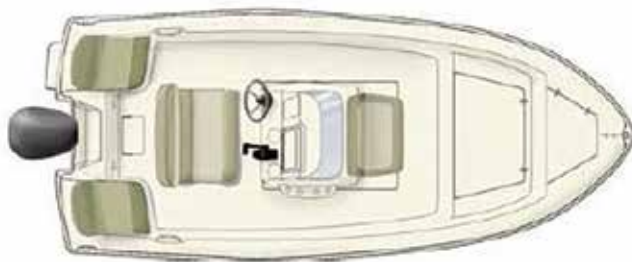

MODEL INFORMATION

Scout
Discover More...

175 SPORTFISH

Why Scout?

We build the finest coastal fishing boats by offering you:

- Performance with Class
- 100% Hand-Laid Construction
- Head-Turning Designs
- Superior Fit & Finish
- Best Strength-to-Weight Ratio in its Class
- Fuel Efficient Hull Designs
- Stylish Interior Appointments
- Completely Finished Bilge, Lids, Doors and Hatches
- Leading Industry Innovator Since 1989
- Debt Free Financial Stability
- Lower Cost of Ownership
- Family Owned & Operated
- Unmatched Customer Service

175 SPORTFISH SPECIFICATIONS

Length:17' 5" / 5.3 m
 Beam:7' 5" / 2.3 m
 Dry Weight w/o Engines (aprx):1,260 lbs / 572 kg
 Fuel Capacity:28 gal / 106 L
 Deadrise:13 degrees
 Rec HP (Yamaha Outboards):90 HP / 67 kW
 Max HP (Yamaha Outboards):115 HP / 86 kW
 Draft (aprx):10" / 0.3 m
 Bridge Clearance (aprx to T-Top):5' 5" / 1.6 m
 Person Capacity/Person Weight Capacity:6 / 875 lbs / 397 kg