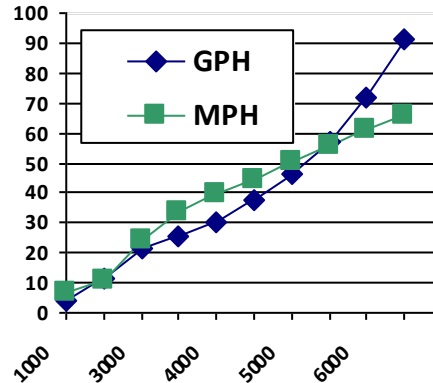

355 LXF

PERFORMANCE DATA (Triple 350s)

RPM	MPH	GPH	MPG
1000	6.6	3.8	1.7
2000	10.6	11.7	0.9
3000	24.1	21.5	1.1
3500	33.5	25.6	1.3
4000	39.4	30.5	1.3
4500	44.6	37.8	1.2
5000	50.6	46.2	1.1
5500	55.7	57.3	1.0
6000	61.4	71.6	0.9
TOP	65.8	91.4	0.7

Best Cruise MPG

355 LXF SPECIFICATIONS

Length	34' 11"
Beam	10' 9"
Dry Weight w/o engines (approx)	9,800 lbs
Fuel Capacity	304 gal
Max HP (Mercury Outboards)	1050 HP

Top Speed = 65.8 @ 6400 RPM
 Acceleration 0-20 MPH (seconds) = 5.1
 Acceleration 0-30 MPH (seconds) = 8.1

MERCURY POWER

Outboard Model	Triple-350 Verados
Revolution 4 SS Prop	ALL 20P

TEST CONDITIONS

Full Boat Test Weight	13,350 lbs**
Test Personnel	3
Air Temp (°F)	72°
Test Date	06.14.18

** Test weight includes 1/3 tank of fuel, optional Seakeeper 3 Gyro Stabilizer, batteries, safety & test equip.