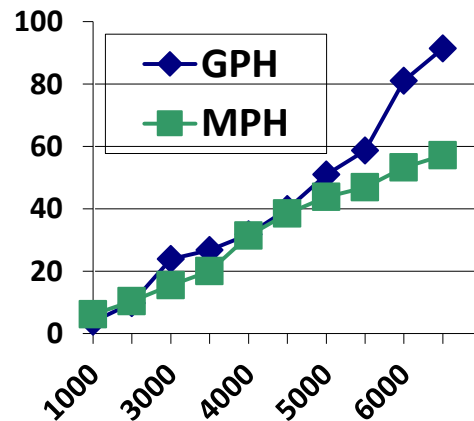

380 LXF

PERFORMANCE DATA (Triple 350s)

RPM	MPH	GPH	MPG
1000	6.1	3.8	1.6
2000	10.3	9.7	1.1
3000	15.5	23.9	0.6
3500	20.0	26.7	0.7
4000	31.4	31.8	1.0
4500	38.4	39.9	1.0
5000	43.8	51.0	0.9
5500	46.8	58.7	0.8
6000	53.2	81.0	0.7
TOP	57.1	91.4	0.6

Best Cruise MPG

350 LXF SPECIFICATIONS

Length	38' 6"
Beam	12' 1"
Dry Weight w/o engines (approx)	14,500 lbs
Fuel Capacity	405 gal
Max HP (Mercury Outboards)	1200 HP

Acceleration 0-20 MPH = 5.2 sec.
 Acceleration 0-30 MPH = 9.8 sec.
 Top Speed = 57.1 MPH at 6400 RPM

MERCURY POWER

Outboard Model	Triple Verado 350s
Revolution 4 xp SS Prop	18p

TEST CONDITIONS

Full Boat Test Weight	19,100 lbs**
Test Personnel	3
Air Temp (°F)	93°
Test Date	09.15.17

** Test weight includes 1/2 tank of fuel, batteries, seakeeper, t-top, safety & test equip.