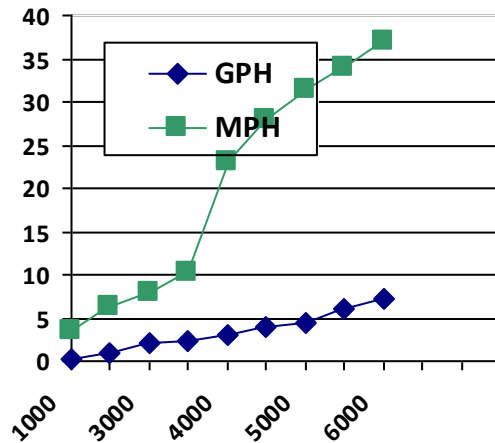

Discover More...

177 Sport

PERFORMANCE DATA (75)

RPM	MPH	GPH	MPG
1000	3.4	0.3	11.3
2000	6.2	0.9	6.9
3000	7.8	2.0	3.9
3500	10.3	2.3	4.5
4000	23.0	3.0	7.7
4500	28.0	3.9	7.2
5000	31.3	4.4	7.1
5500	33.9	6.0	5.7
6000	37.0	7.3	5.1
Top RPM	37.5	7.4	5.1

Best Cruise MPG

177 Sport SPECIFICATIONS

Length	17' 7"
Beam	7' 3"
Dry Weight w/o engines (approx)	1,000 lbs
Fuel Capacity	20 gal
Max HP (Yamaha Outboards)	115 HP

0 to 20 MPH Acceleration = 5.8
0 to 30 MPH Acceleration = 9.0

MERCURY POWER

Outboard Model	75
Vengeance SS 3-blade Prop	15

TEST CONDITIONS

Full Boat Test Weight	1,900 lbs**
Test Personnel	2
Air (°F)	92°
Test Date	6.18.14

** Test weight includes fuel, battery, safety & test equip.