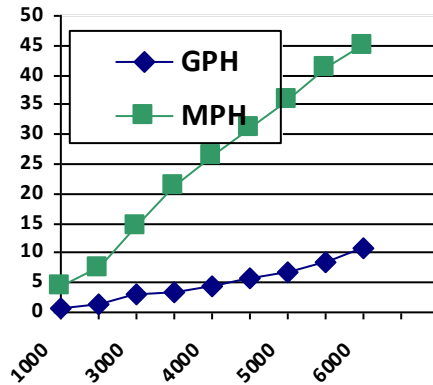

195 SPORTFISH

PERFORMANCE DATA (115)

RPM	MPH	GPH	MPG
1000	4.3	0.6	7.2
2000	7.3	1.5	4.9
3000	14.4	2.9	5.0
3500	21.2	3.3	6.4
4000	26.2	4.4	6.0
4500	31.1	5.7	5.5
5000	35.9	6.9	5.2
5500	41.2	8.4	4.9
6000	45.0	10.7	4.2

Best Cruise MPG

195 SPORTFISH SPECIFICATIONS

Length	19' 5"
Beam	8' 6"
Dry Weight w/o engine (approx)	2,150 lbs
Fuel Capacity	43 gal
Max HP	150 HP

0 – 20 MPH = 5.8 sec.

0 – 30 MPH = 9.2 sec.

MERCURY POWER

Outboard Model	115
Mounting Hole	#5
Enertia SS Prop	21p