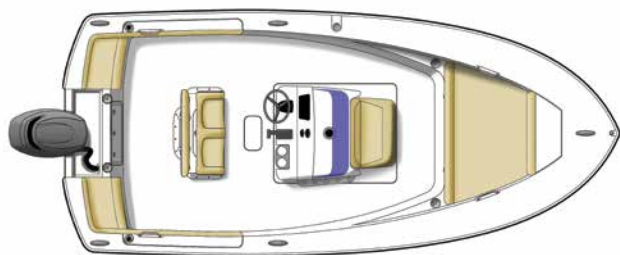

*Model Shown with Optional Equipment.

Scout[™]
Discover More...

MODEL INFORMATION

195 SPORTFISH

Why Scout?

We build the finest coastal fishing boats by offering you:

- Performance with Class
- 100% Hand-Laid Construction
- Head-Turning Designs
- Superior Fit & Finish
- Best Strength-to-Weight Ratio in its Class
- Fuel Efficient Hull Designs
- Stylish Interior Appointments
- Completely Finished Bilge, Lids, Doors and Hatches
- Leading Industry Innovator Since 1989
- Debt Free Financial Stability
- Lower Cost of Ownership
- Family Owned & Operated
- Unmatched Customer Service

195 SPORTFISH SPECIFICATIONS

Length:	19' 5" / 5.92 m
Beam:	8' 6" / 2.6 m
Dry Weight w/o Engines (aprx):	2,150 lbs / 975 kg
Fuel Capacity:	43 gal / 163 L
Deadrise:	19 degrees
Bridge Clearance w/ T-Top (aprx):	77" / 2.31 m
Rec HP (Yamaha Outboards):	115 HP / 86 kW
Max HP (Yamaha Outboards):	150 HP / 112 kW
Draft (aprx):	13" / 0.33 m
Outboard Shaft:	25" / 0.64 m
Person Capacity / Person Weight Capacity:	7 / 1,050 lbs / 476 kg

195 SPORTFISH STANDARD EQUIPMENT

- Center Console w/ Grab Rail & Footrest
- (4) S.S. Flush Mount Rod Holders
- Compass
- 12V Plug & (2) USB Outlets
- Under Gunnel Rod Storage
- (4) Console Rod Holders
- Swim Platform w/ Ladder
- Leaning Post Backrest
- (6) Cup Holders
- Silver Accent & Pinstripe on Hull
- Leaning Post Aerated Baitwell
- Battery On / Off Switch
- Cooler w/ Cushions
- S.S. Rub Rail
- Shrink Wrap
- Stern / Bow / Midship Pull-Up Cleats
- Stern Jump Seats
- BayStar Hydraulic Steering
- LED Under Gunnel Lights