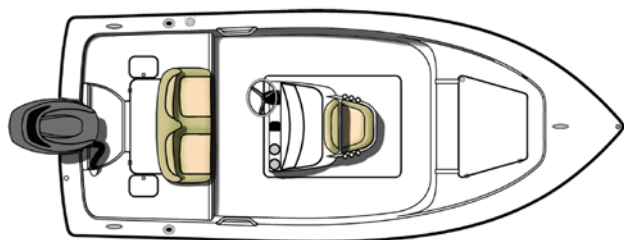

*Model Shown with Optional Equipment.

Scout[™]
Discover More...

MODEL INFORMATION

177SPORT

Why Scout?

We build the finest coastal fishing boats by offering you:

- Performance with Class
- 100% Hand-Laid Construction
- Head-Turning Designs
- Superior Fit & Finish
- Best Strength-to-Weight Ratio in its Class
- Fuel Efficient Hull Designs
- Stylish Interior Appointments
- Completely Finished Bilge, Lids, Doors and Hatches
- Leading Industry Innovator Since 1989
- Debt Free Financial Stability
- Lower Cost of Ownership
- Family Owned & Operated
- Unmatched Customer Service

177 SPORT SPECIFICATIONS

Length:	17' 7" / 5.36 m
Beam:	7' 3" / 2.21 m
Dry Weight w/o Engines (aprx):	1,000 lbs / 454 kg
Fuel Capacity:	20 gal / 76 L
Deadrise:	13 degrees
Rec HP (Yamaha Outboards):	70/90 HP / 52/67 kW
Max HP (Yamaha Outboards):	115 HP / 86 kW
Draft (aprx):	10" / 0.3 m
Person Capacity / Person Weight Capacity:	4 / 545 lbs / 247 kg