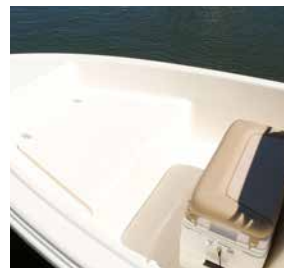

### 175 SPORTFISH SPECIFICATIONS

**Length:** ..... 17' 5" / 5.3 m  
**Beam:** ..... 7' 5" / 2.3 m  
**Dry Weight w/o Engines (aprx):** ..... 1,260 lbs / 572 kg  
**Fuel Capacity:** ..... 28 gal / 106 L  
**Deadrise:** ..... 13 degrees  
**Rec HP (Yamaha Outboards):** ..... 90 HP / 67 kW  
**Max HP (Yamaha Outboards):** ..... 115 HP / 86 kW  
**Draft (aprx):** ..... 10" / 0.3 m  
**Bridge Clearance (aprx to T-Top):** ..... 5' 5" / 1.6 m  
**Person Capacity/Person Weight Capacity:** .... 6 / 875 lbs / 397 kg