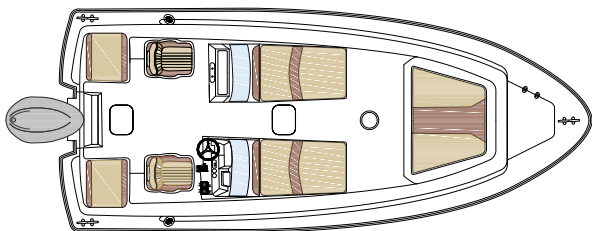

\*Model Shown with Optional Equipment.

*Scout*<sup>™</sup>  
Discover More...

MODEL INFORMATION  
**175 SPORT DORADO**

## 175 SPORT DORADO SPECIFICATIONS

Length:	17' 5" / 5.3 m
Beam:	7' 5" / 2.3 m
Dry Weight w/o Engines (aprx):	1,310 lbs / 594 kg
Fuel Capacity:	28 gal / 106 L
Deadrise:	13 degrees
Rec HP (Yamaha Outboards):	90 HP / 67 kW
Max HP (Yamaha Outboards):	115 HP / 86 kW
Draft (aprx):	10" / 0.3 m
Person Capacity / Person Weight Capacity:	6 / 875 lbs / 397 kg