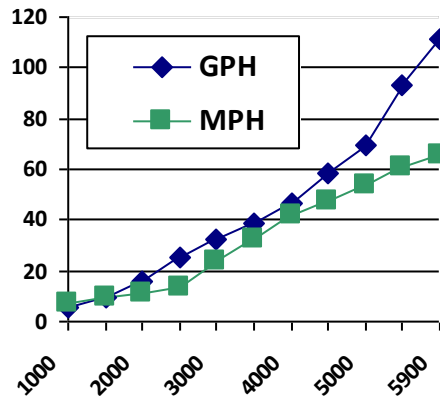

YAMAHA POWER

Outboard Model	Triple-XF425XSA, XF425ESA, LXF425XSA
Outboard Dry Weight	952 – 999 - 952 lbs
Saltwater Series XL	16 1/8 X 23

TEST CONDITIONS

Full Boat Test Weight	22,021 lbs**
Test Personnel	4
Air / Water Temp (°F)	65° / 62°
Test Date	2.27.19

** Test weight includes 190 gals of fuel, six batteries, SeaKeeper Gyro, opt Brownies Dive Compressor System, safety & test equip.

Fuel data gathered w/ Yamaha Fuel Mgmt System. Speed data gathered w/ GPS.