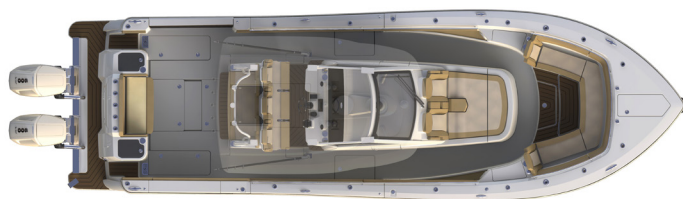

400 LXf SPECIFICATIONS

Length:	39' 7" / 12.0 m
Beam:	12' 1" / 3.7 m
Dry Weight W/O Engines (Aprx)	
(Epoxy-Infused Hull w/ Carbon/E-Glass):	14,940 lbs / 6,777 kg
Dry Weight W/ Twin Mercury 600'S (Aprx):	17,460 lbs / 7,920 kg
Draft (Aprx):	27" / 0.7 m
Fuel Tank:	395 gal / 1,495 L
Fresh Water Tank:	51 gal / 193 L
Diesel Tank:	18 gal / 68 L
Waste Tank:	16 gal / 61 L
Baitwell:	66 gal (2x 33 gal) / 250 L (2x 125 L)
Aft Fish Box Port / Stbd:	92.5 gal / 350 L
Cabin Standing Room Height:	6' 4" / 1.93 m
Head Standing Room Height:	6' 3" / 1.9 m
Berth Sleeping Length:	6' 5" / 1.95 m
Deadrise:	22 Degrees
Max HP:	1,600 HP / 1,194 kw

HULL

- Carbon Fiber Epoxy-Infused, Double Stepped Efficiency Hull
- Infused Stringer & Deck
- Recessed Powder Coated Coaming Rail

ELECTRONICS

- 8 kW Generator w/ 18 Gal Diesel Tank
- CZONE Digital Switching
- (2) Garmin MFD 8616 Screens w/ WIFI Capability
- Fusion Head Unit w/ Bluetooth Capability
- (10) JL Audio Speakers (7.7 M6's)
- (10) JL Audio Speakers on Deck
- (2) JL Audio Amplifiers
- (2) JL Audio 10" Subs
- AM/FM Hardtop Mounted Antenna
- USB Connection
- 50 Amp Shore Power Plug & Detachable Power Cord
- AC Outlet in Leaning Post
- (1) Fwd and (2) Aft LED Spreader Lights in Hardtop
- (3) AGM House Batteries
- (2) 50 Amp Battery Chargers