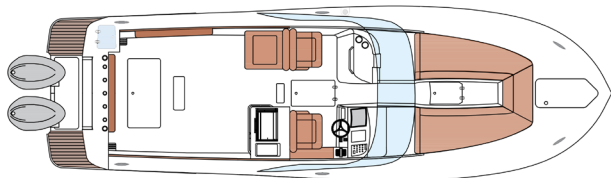

255 DORADO SPECIFICATIONS

Length:	25' 6" / 7.77 m
Beam:	8' 11" / 2.72 m
Dry Weight w/o Engine (aprx):	5,258 lbs / 2,385 kg
Fuel Capacity:	132 gal / 499 L
Fresh Water Capacity:	15 gal / 57 L
Holding Tank Capacity:	9 gal / 34 L
Deadrise:	21.5 degrees
Max HP (Yamaha Outboards):	400 HP / 298 kW
Draft (aprx):	19" / 0.48 m
Person Capacity / Person Weight Capacity:	11 / 1,800 lbs / 816 kg