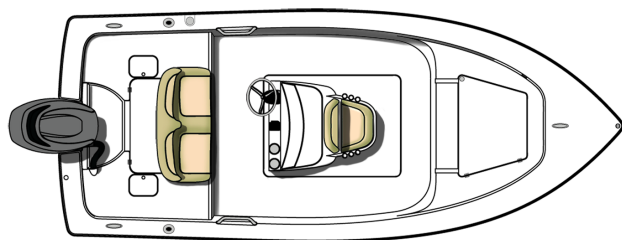

*Model Shown with Optional Equipment.

Scout[™]
Discover More...

MODEL INFORMATION

177SPORT

Why Scout?

We build the finest coastal fishing boats by offering you:

- Performance with Class
- 100% Hand-Laid Construction
- Usage of Carbon Fiber & Epoxy on Select Models
- Head-Turning Designs
- Superior Fit & Finish
- Best Strength-to-Weight Ratio in its Class
- Fuel Efficient Hull Designs
- Stylish Interior Appointments
- Completely Finished Bilge, Lids, Doors and Hatches
- Leading Industry Innovator Since 1989
- Debt Free Financial Stability
- Lower Cost of Ownership
- Family Owned & Operated
- Unmatched Customer Service

177 SPORT SPECIFICATIONS

Length: 17' 7" / 5.36 m
Beam: 7' 3" / 2.21 m
Dry Weight w/o Engines (aprx): 1,000 lbs / 454 kg
Fuel Capacity: 20 gal / 76 L
Deadrise: 13 degrees
Rec HP (Yamaha Outboards): 70/90 HP / 52/67 kW
Max HP (Yamaha Outboards): 115 HP / 86 kW
Draft (aprx): 10" / 0.3 m
Person Capacity / Person Weight Capacity: .. 4 / 545 lbs / 247 kg